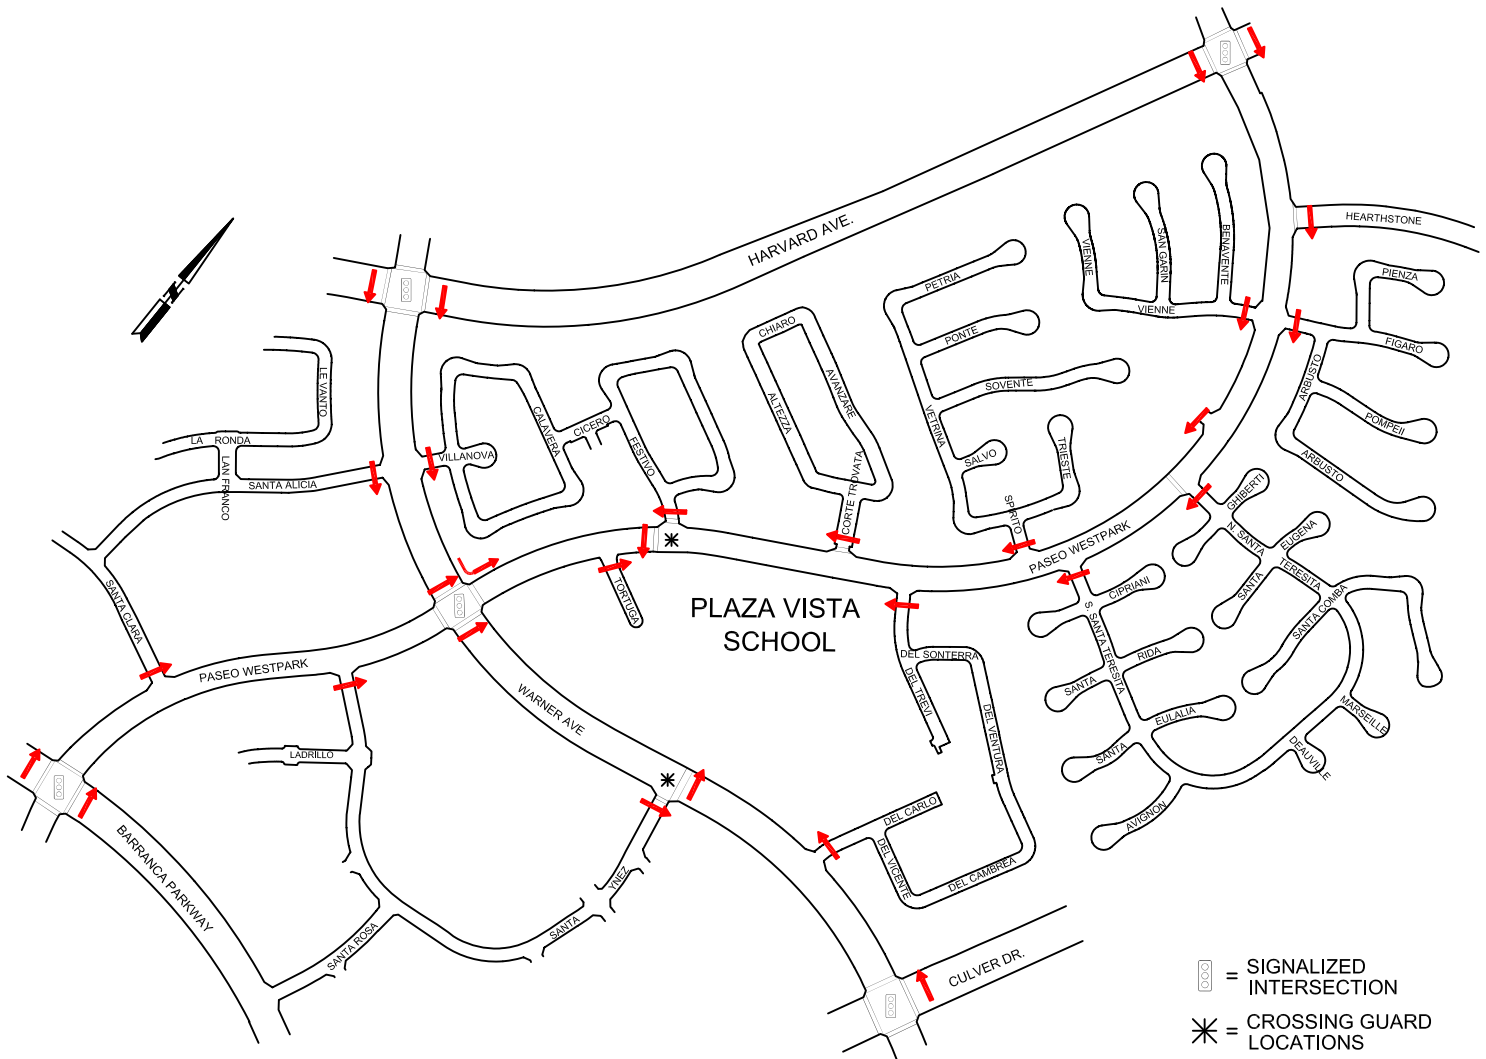

SUGGESTED ROUTE TO SCHOOL

PLAZA VISTA SCHOOL

DEAR PARENTS:

In cooperation with the Irvine Police Department and the Traffic Engineering Division of the City of Irvine, we have identified a SUGGESTED ROUTE TO SCHOOL for children who walk or ride bicycles to school. We strongly encourage you to review the plan with your child and, if possible, walk the route to make sure he/she understands the route.

In the City of Irvine, bicycles may be legally ridden on sidewalks, but must yield to pedestrian traffic. Students on bicycles should always walk their bicycles across streets and look both ways before entering the street. Students who ride their bicycles within the on-street bicycle lanes are required to obey all the rules of the road. This includes riding in the same direction as vehicular traffic. All bikes must be locked in the bike racks located in the front of the school.

Plaza Vista School is served by two Crossing Guards to assist children when crossing Paseo Westpark at Festivo, and Warner at Santa Ynez. When the Guards are on duty the children are to obey the Guard's instructions.